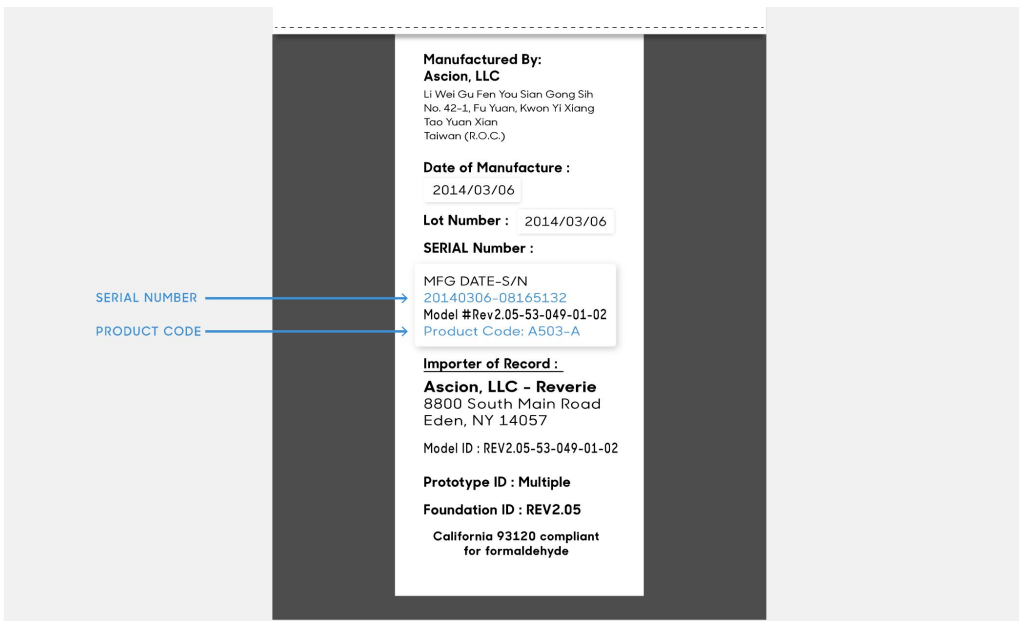

How to find your Product Code and Serial Number

**This information is required to accurately diagnose and fix your product issues.*

There are three locations where you will find the serial number and product code for your Reverie power base.

1. LAW TAG

The serial number and product code can be found on the law tag. If you are standing at the foot of the base, this can be found on the upper right hand corner of the base, sewn to the fabric.

2. FOOT OF BED

The serial number and product code can be located on the product sticker found directly underneath the base foot board. If your bed is operating, elevate the foot of the base for easiest access.