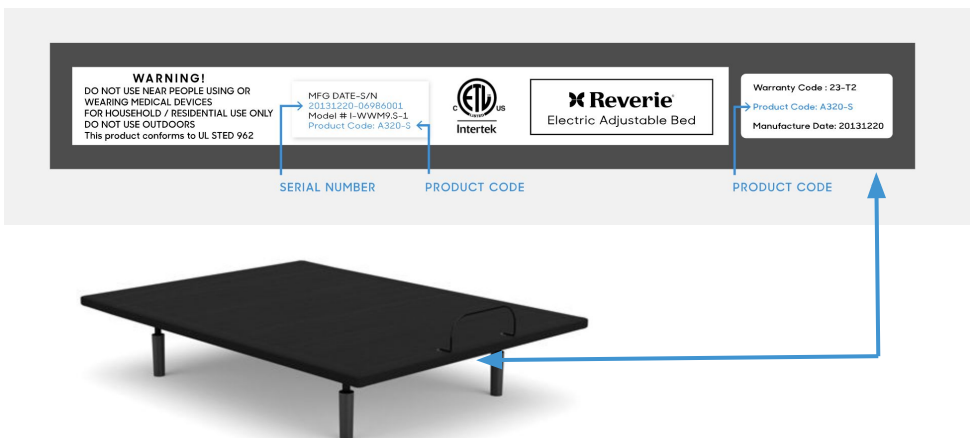

How to find your Product Code and Serial Number

**This information is required to accurately diagnose and fix your product issues.*

There are three locations where you will find the serial number and product code for your Reverie power base.

1. LAW TAG

The serial number and product code can be found on the law tag. If you are standing at the foot of the base, this can be found on the upper right hand corner of the base, sewn to the fabric.

2. FOOT OF BED

The serial number and product code can be located on the product sticker found directly underneath the base foot board. If your bed is operating, elevate the foot of the base for easiest access.